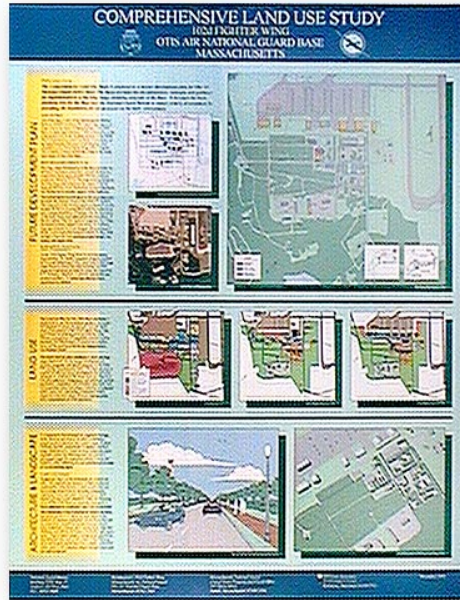

Portfolio

Rifle Range

UNITED STATES MILITARY ACADEMY
INDOOR MARKSMANSHIP FACILITY

SEPTEMBER 1997 | STV Incorporated

Rendering by:
M **NORM MYERS**

©Norm Myers | NormMyers.com

Portfolio

Pistol Range

©Norm Myers | NormMyers.com

Portfolio

EXISTING BUILDING — VIEW FROM SIDEWALK, SOUTH

PROPOSED ENTRANCE — VIEW FROM SIDEWALK, SOUTH

©Norm Myers | NormMyers.com

Portfolio

©Norm Myers | NormMyers.com

DESIGN SAMPLES: