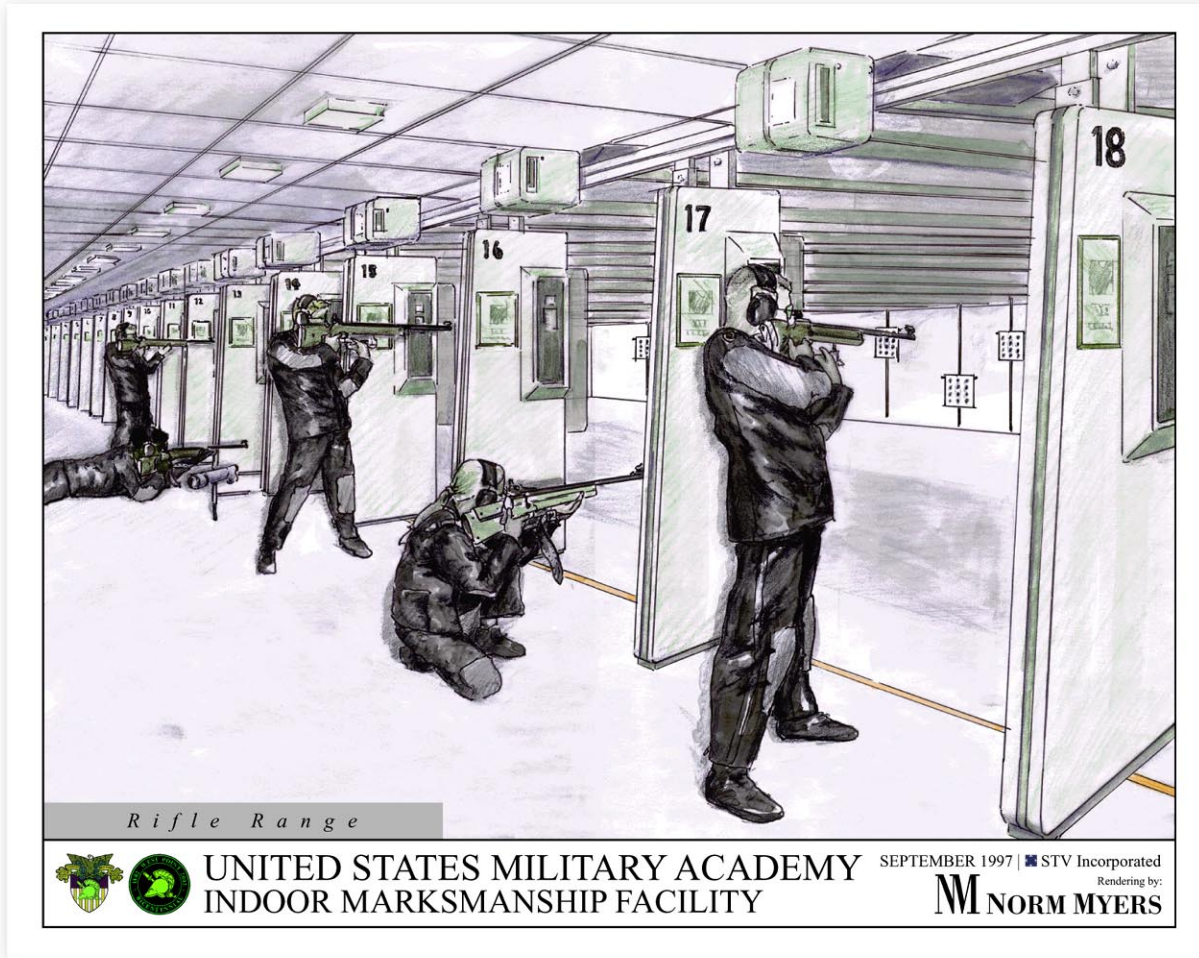

Portfolio

BRUNSWICK RAILROAD STATION, BRUNSWICK, MARYLAND

TRACK SIDE ELEVATION

SIDE ELEVATION

FLOOR PLAN

STVLYON ASSOCIATES

ON-CALL ARCHITECTURAL
SERVICES FOR MTA FACILITIES

©Norm Myers | NormMyers.com

Portfolio

Rifle Range

UNITED STATES MILITARY ACADEMY
INDOOR MARKSMANSHIP FACILITY

SEPTEMBER 1997 | STV Incorporated

Rendering by:
M **NORM MYERS**

©Norm Myers | NormMyers.com

Portfolio

Pistol Range